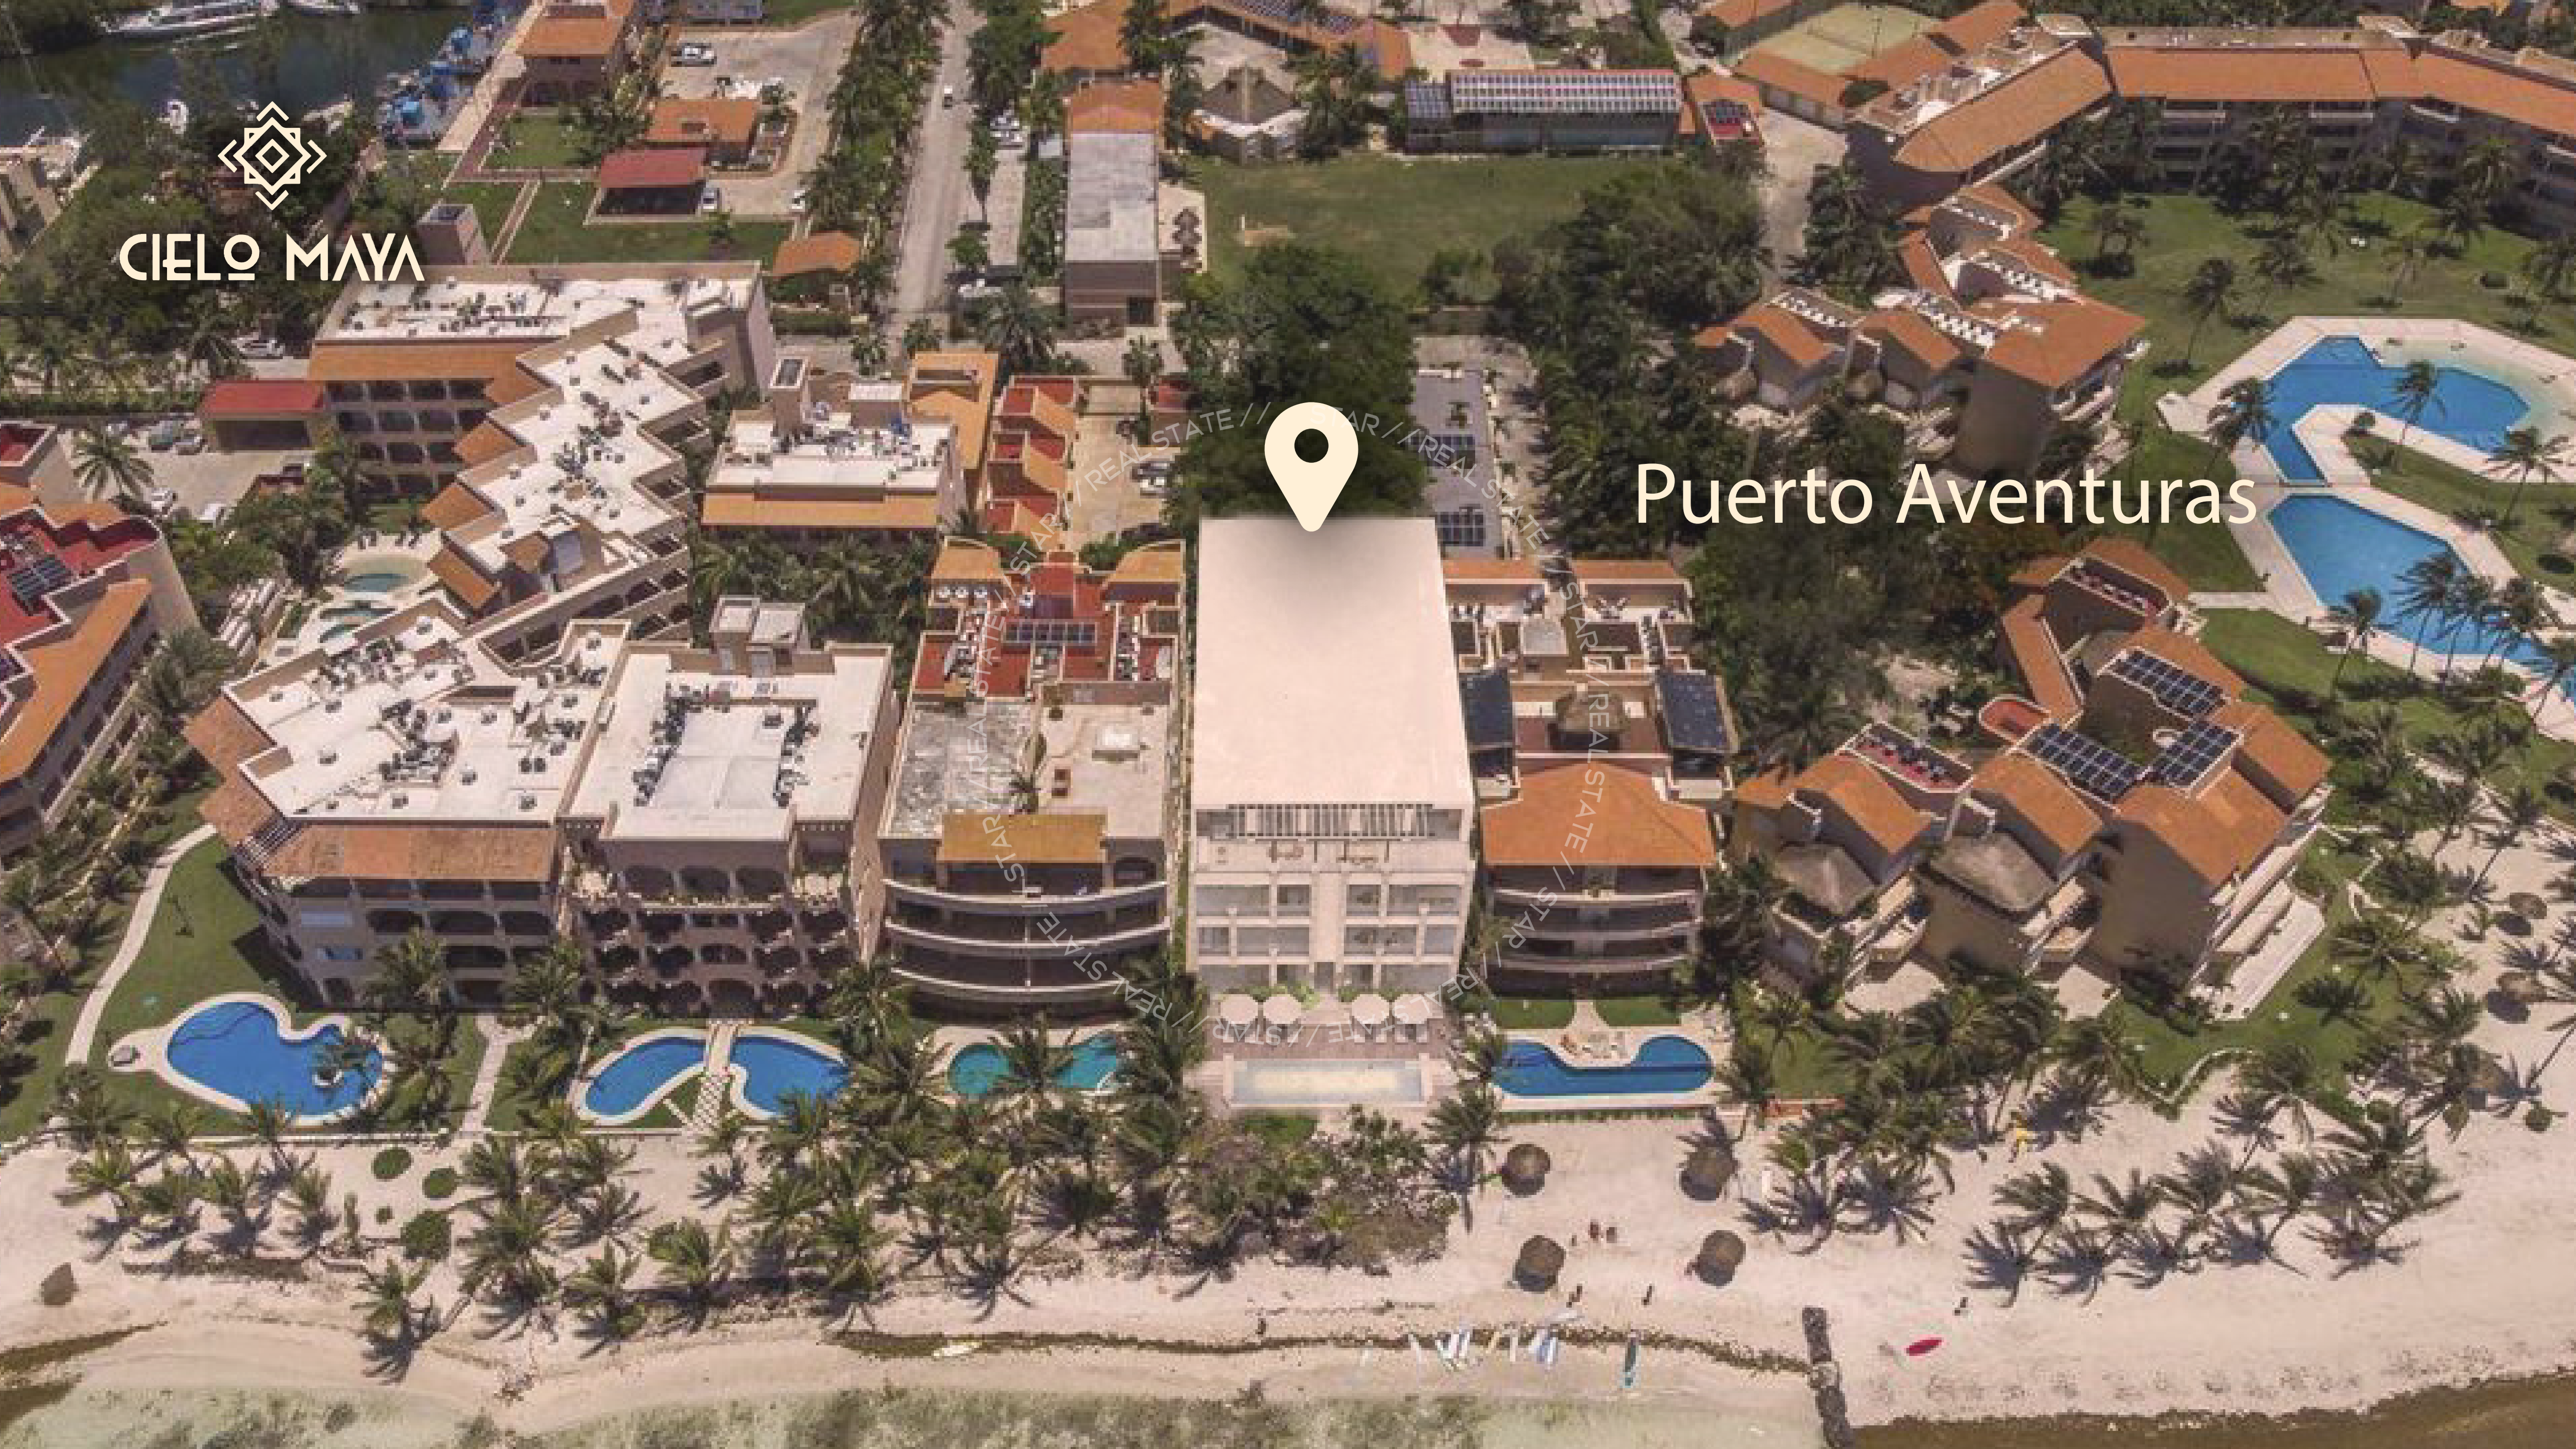

CIELO MAYA

Puerto Aventuras